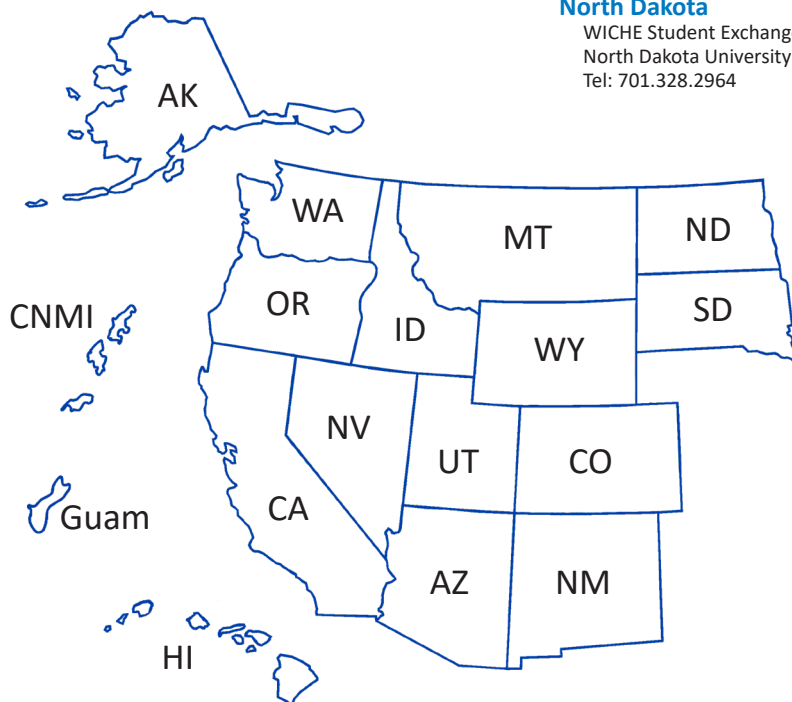

Wyoming

WICHE Student Exchange Program
University of Wyoming
Tel: 307.766.3499

5/3/2019

www.wiche.edu/wue

General questions may be addressed to info-sep@wiche.edu, or call us at 303.541.0270.